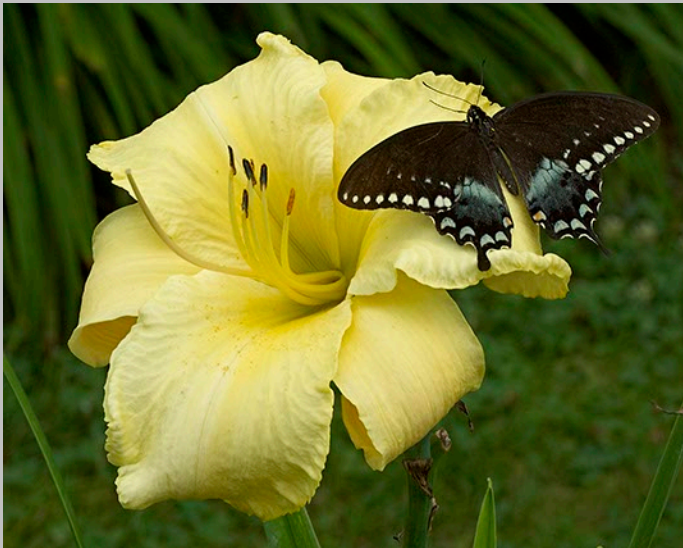

Day Lilies

Dat Lily_D701345-32x40

Asain Lily orang-04-28x40

Day Lilies 010-40x32

Day lilies-063-40x32

Day-Lily purple-yellow-78-32x40

Day lilies-071 40x30

Day Lilies

Day Lilly Farm001

Day Lily 'Dainty Eyes'025

Day Lily-Butterfly082

Day Lily-rust-003

Red Lust -005

Day Lilies-015-40x30

Day Lilies

Day Lily 'Karen Lynn'-075